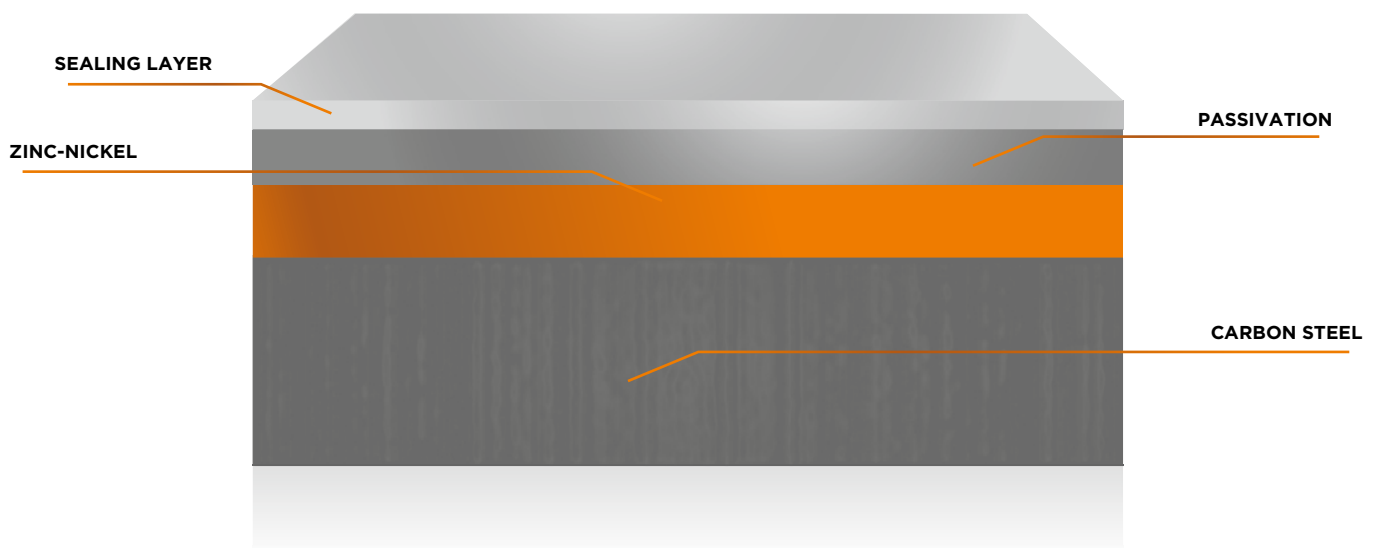

THE SOLUTION

To arrive at our plating solution we extensively evaluated both acid and alkaline zinc-nickel coatings as well as alternative corrosion protection treatments, for example those that dispense with the nickel components and base their protection on zinc only. In the end, we selected a galvanic treatment with zinc-nickel in an acid environment, due to its outstanding performance characteristics.

IT'S IN THE DETAILS

First of all, an approx. 8 μm thick base coating made of zinc with nickel content of 12 to 15% and a very homogeneous distribution of ZnNi molecules is applied galvanically. Then an additional passivation with a coating thickness of approx. 500 nanometers is applied, followed by the final coat: a 2 μm thick seal. These coats make the difference: they protect the ZnNi surface and further enhance the corrosion resistance.

A conventional coating procedure, with an efficiency near 40%, gives rise to embrittlement in the carrier material. Our coating is applied with a significantly improved efficiency of 98%, minimizing hydrogen formation.